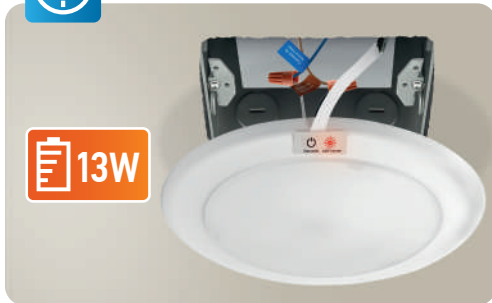

ASD-EMK13

RECESSED BATTERY BACK-UP KIT

MORE THAN 90 MINUTES OF WORKING IN EMERGENCY MODE

RECESSED METAL JUNCTION BOX WITH INTEGRATED MOUNTING RAILS

OVERCHARGE AND OVER-DISCHARGE PROTECTION

MODEL	POWER	VOLTAGE	DIMENSIONS	FINISH
ASD-EMK13	13W	120V	8-1/2" x 5-1/8" x 3-3/8"	Gray