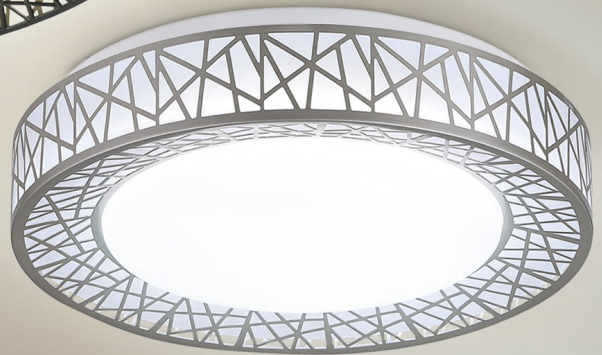

# LED FLUSHMOUNT LOFT

## MODERN & ELEGANT

12", 14", 16", 18", 20"

20W - 42W

2700K - 5000K

### ASD-LOFT-FM

CONTEMPORARY SOLUTION  
TO REPLACE OLD FLUSHMOUNTS

5 COLOR TEMPERATURE  
OPTIONS

ACRYLIC LENS WITH  
EVEN LIGHT DISTRIBUTION

SEAMLESS TRIAC DIMMING

120V  
voltage

Damp  
locations

SEE DETAILS ON WEBSITE OR CONTACT YOUR ACCOUNT MANAGER