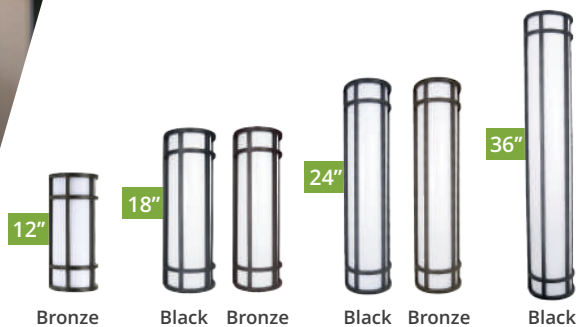

LED OUTDOOR WALL SCONCE

12", 18",
24", 36"

15W, 20W,
23W, 28W

3000K
4000K
5000K

**BETWEEN TRADITIONAL
AND MODERN**

COLOR TEMPERATURE SETTINGS

ASD-OLWS-22 series

DURABLE HOUSING RESISTANT TO RUST AND IMPACT

3 COLOR TEMPERATURE OPTIONS

UV RESISTANT PMMA LENS WITH EVEN LIGHT DISTRIBUTION

WATERPROOF FOR ALL WEATHER CONDITIONS

SEE DETAILS ON WEBSITE OR CONTACT YOUR ACCOUNT MANAGER

WWW.ASD-LIGHTING.COM