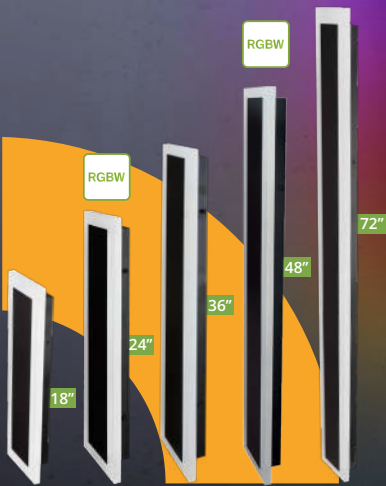

LED OUTDOOR WALL SCONCE

18", 24", 36"
48", 72"

18W - 40W

MAKE YOUR OWN ILLUMINATION DESIGN

WITH OUR LWS27A

RGBW DESIGN WITH 16.7 MILLION COLORS

ASD-LWS27A, LWS27A-RGBW series

DURABLE HOUSING RESISTANT TO RUST AND IMPACT

OPERATE ON 120-277V CIRCUITS

CONTROLLED BY SMART APP ON YOUR SMARTPHONE

2.75" OR 3.5" MOUNTING HOLES FOR STANDARD OUTLET BOX INSTALLATION

SEE DETAILS ON WEBSITE OR CONTACT YOUR ACCOUNT MANAGER

WWW.ASD-LIGHTING.COM