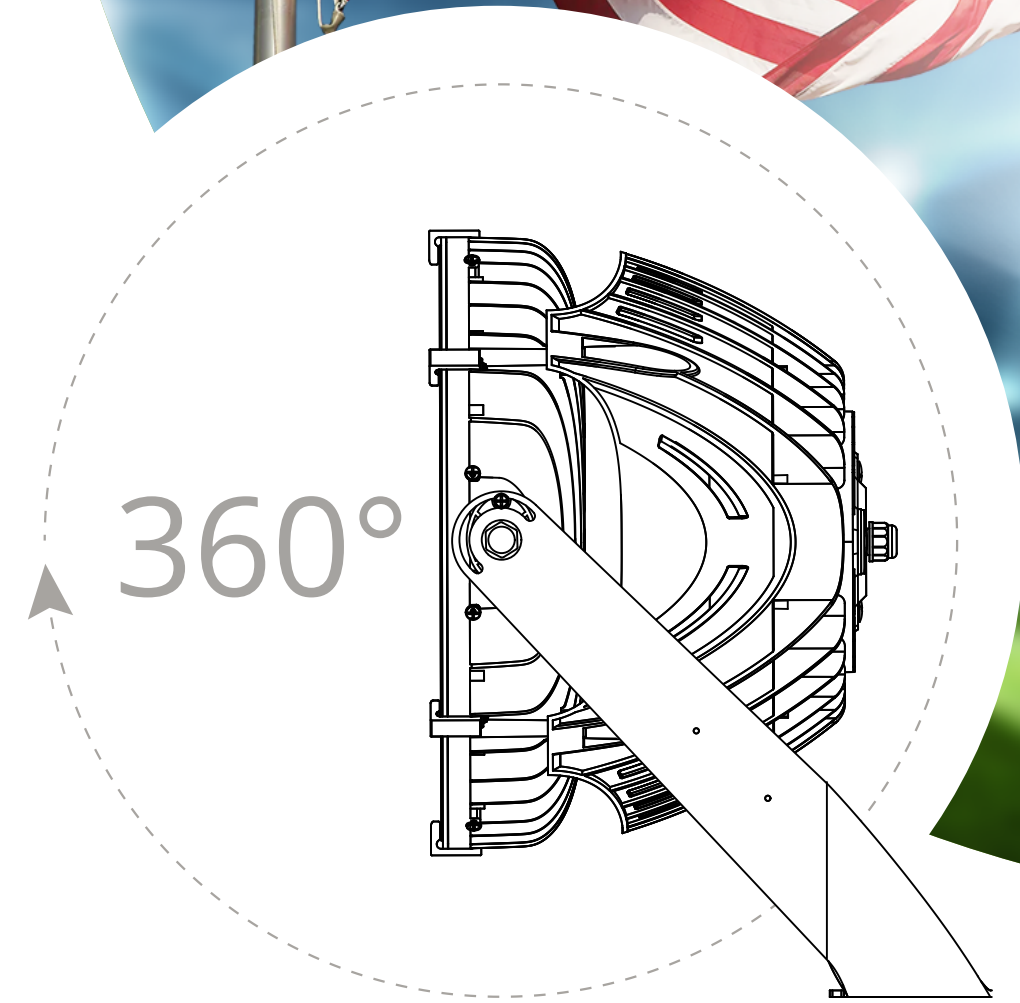

SPFL7 UP-LIGHT

360°
INSTALLATION