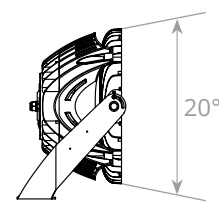

## LENSES

**LENS 17°**  
(BY DEFAULT)

SPFL8

L30-SPFL7-300/500

**LENS 30°**  
(SOLD SEPARATELY)

**LENS 45°**  
(BY DEFAULT)

SPFL7/SPFL7HV-300/450/500

L20B-SPFL7