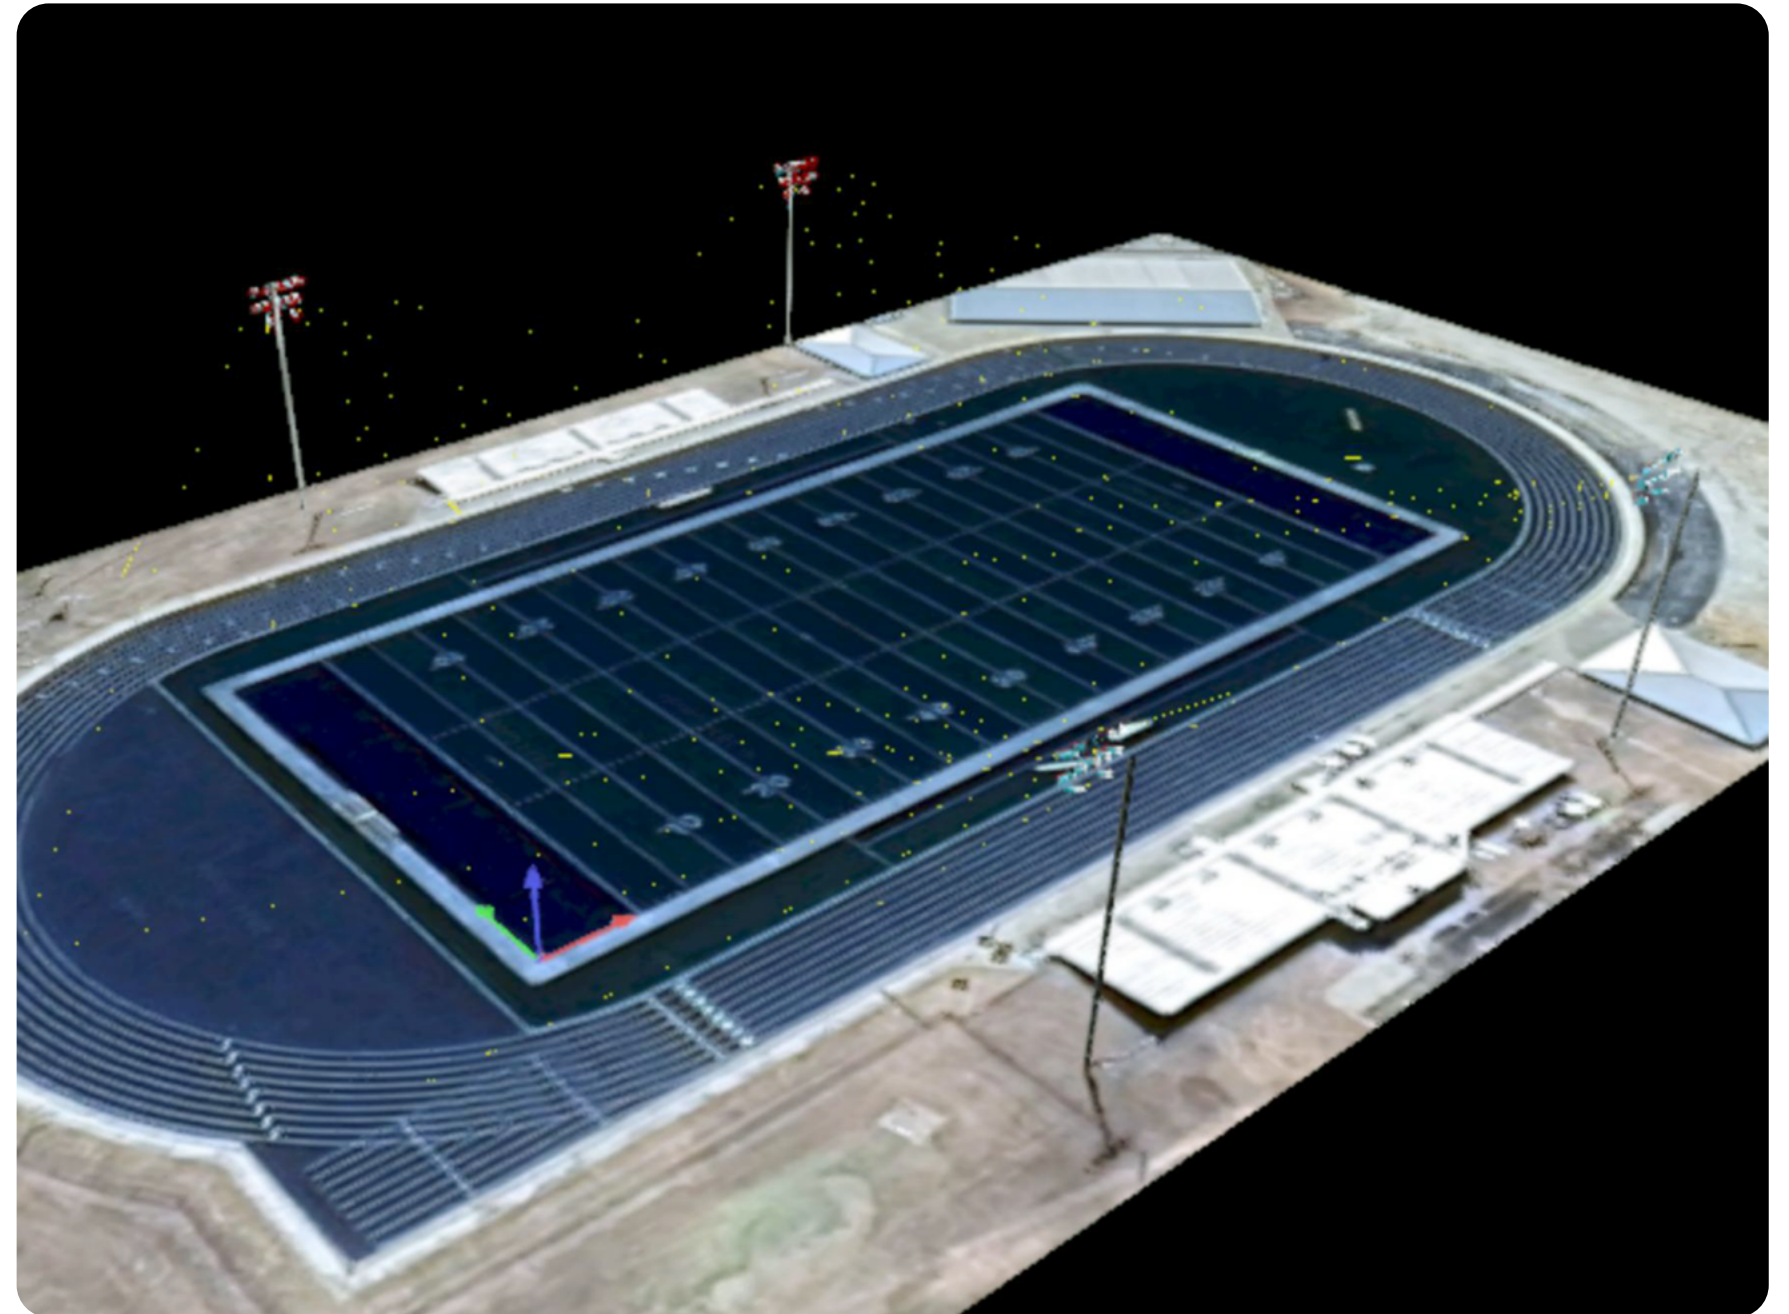

ASD PROVIDES LIGHTING DESIGN AND PLANNING

We deliver more than lighting — we deliver complete, intelligent solutions. From concept to construction, we partner with architects, designers, and engineers to create lighting systems that are visually striking and technically sound. Using tools like Google Maps, we add real-world context to every design, enhancing accuracy and appeal. Trust us to bring clarity, performance, and expertise to every phase of your project.

- ✓ Professional lighting design and planning
- ✓ Expert fixture selection and specification
- ✓ Customized solutions tailored to your space and goals