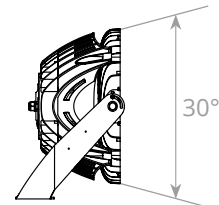

## LENSES

**LENS 17°**  
(BY DEFAULT)

SPFL8

L30-SPFL7-300/500

**LENS 30°**  
(SOLD SEPARATELY)

**LENS 45°**  
(BY DEFAULT)

SPFL7/SPFL7HV-300/450/500

L20B-SPFL7