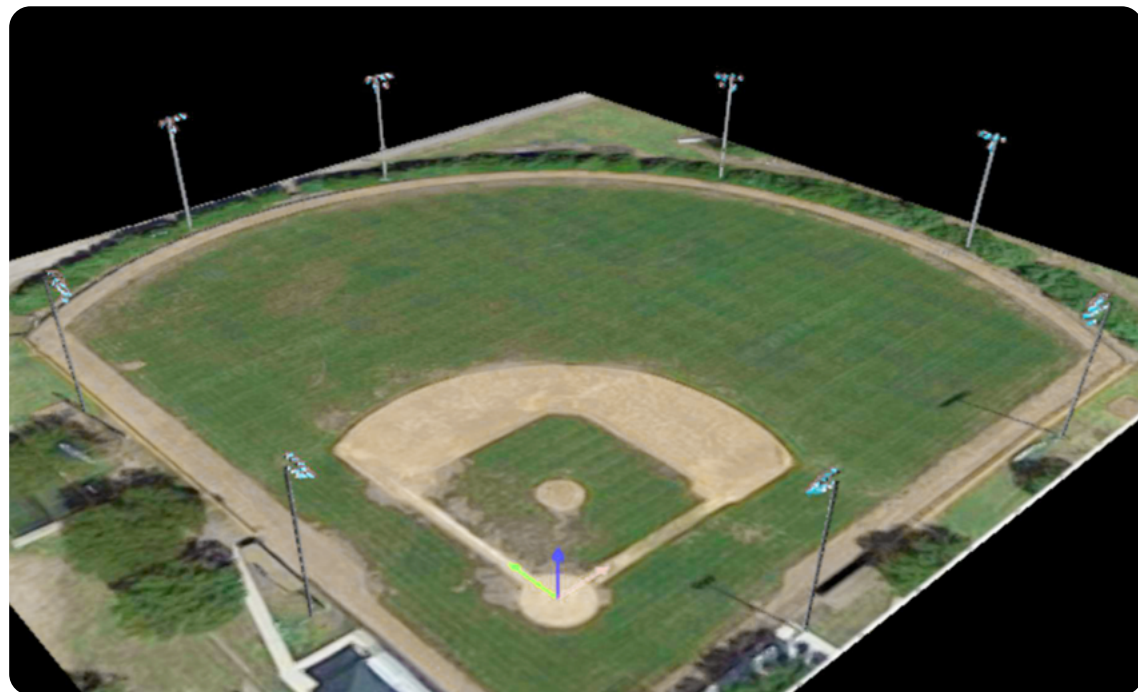

ASD PROVIDES LIGHTING DESIGN AND PLANNING

We deliver more than lighting — we deliver complete, intelligent solutions. From concept to construction, we partner with architects, designers, and engineers to create lighting systems that are visually striking and technically sound. Using tools like Google Maps, we add real-world context to every design, enhancing accuracy and appeal. Trust us to bring clarity, performance, and expertise to every phase of your project.

- ✓ Professional lighting design and planning
- ✓ Expert fixture selection and specification
- ✓ Customized solutions tailored to your space and goals