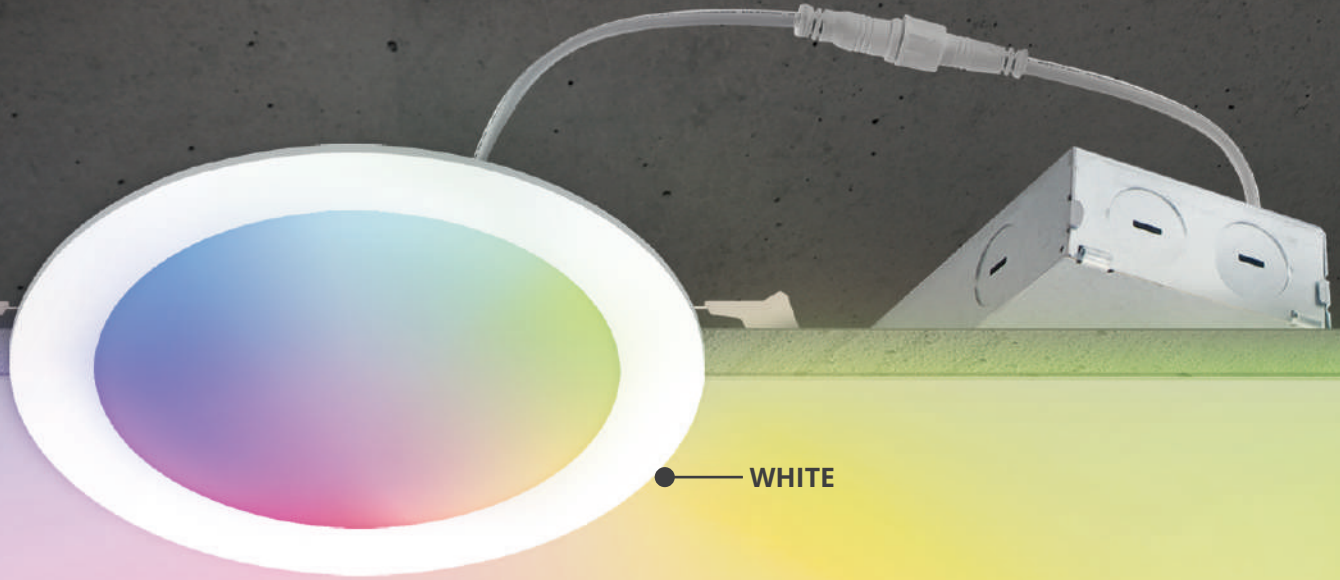

# LED SMART RECESSED MINI PANEL RGBW

WHITE

6"

15W

2700-6500K

### ASD-JBR-SM-RGBW series

RGBW DESIGN WITH 16.7 MILLION COLORS

COMPATIBLE WITH ALEXA AND GOOGLE ASSISTANT

CONTROLLED BY SMART APP ON YOUR SMARTPHONE

IC RATED CANLESS SOLUTION

SEE DETAILS ON WEBSITE OR CONTACT YOUR ACCOUNT MANAGER