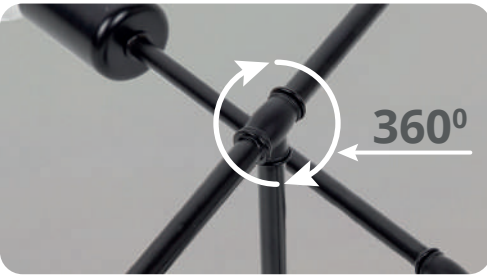

# CEILING FIXTURE

6 light  
BLACK

6 light  
BLACK, GOLD

8 light  
BLACK

8 light  
BLACK, GOLD

FULLY ADJUSTABLE  
ARMS FOR A UNIQUE  
DESIGN

E26 HEAT-RESISTANT  
LAMPHOLDER, SUITABLE  
FOR MOST BULBS

UNIVERSAL MOUNTING  
BRACKET - STURDY AND  
RELIABLE