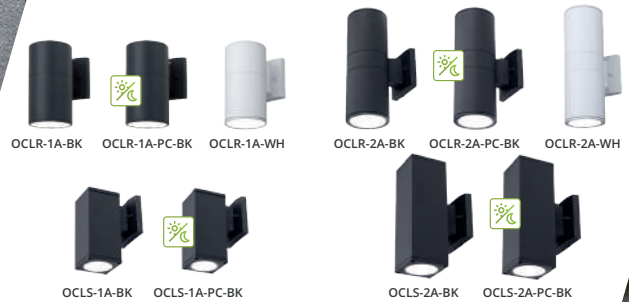

BULB OUTDOOR WALL CYLINDER

BUILT-IN DUSK-TO-DAWN PHOTOCELL

BLACK

WHITE

STANDARD E26 MEDIUM BASE

MODERN DESIGN — EFFECTIVE ILLUMINATION

LIGHT DIRECTION
1 SIDE, 2 SIDES

MAXIMUM BULB WATTAGE
60W

BULB TYPE
A19

ASD-OCLR, ASD-OCLS series

EFFECTIVE UP / DOWN ILLUMINATION

STANDARD E26 BASE

DURABLE HOUSING RESISTANT TO RUST AND IMPACT

WATERPROOF FOR ALL WEATHER CONDITIONS

120V voltage

Photocell