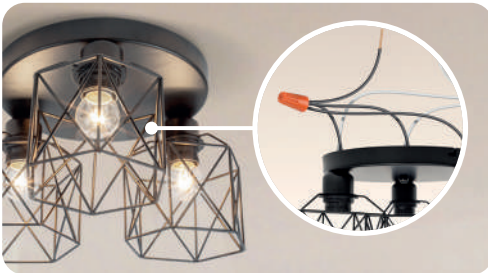

CEILING FIXTURE

1 light

3 light

**COPPER
WIRING
FOR SAFETY**

**E26 HEAT-RESISTANT
LAMPHOLDER, SUITABLE
FOR MOST BULBS**

**UNIVERSAL MOUNTING
BRACKET - STURDY
AND RELIABLE**

MODEL	NUMBER OF LIGHTS	VOLTAGE	BULB TYPE	FINISH	PRODUCT DIMENSIONS
ASD ATTIC NOVA-CL-E26-BK-2P	1 light	120V	E26	Black	4-5/16" x 4-5/16" x 13/16"
ASD ATTIC NOVA-CL-3E26R-BK	3 light	120V	E26	Black	9-13/16" x 9-13/16" x 1"