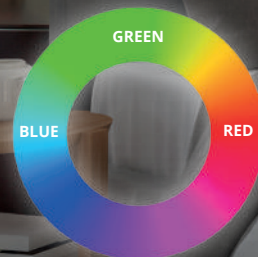

LED FLUSHMOUNT COMFORT SMART SERIES

STARLIGHT EFFECT

MYSTERY SMART

GALAXY SMART

20"

42W

A SMART DECISION

ASD app available on the App Store and Google Play Store

APP or REMOTE CONTROL

RGB BACKLIGHT

works with alexa

ASD-LFC-RGB-SMART series

USE YOUR SMARTPHONE TO CONTROL THROUGH THE APP

RGB ADJUSTABLE FOR PERSONALIZATION

COMPATIBLE WITH AMAZON ALEXA

STARLIGHT EFFECT