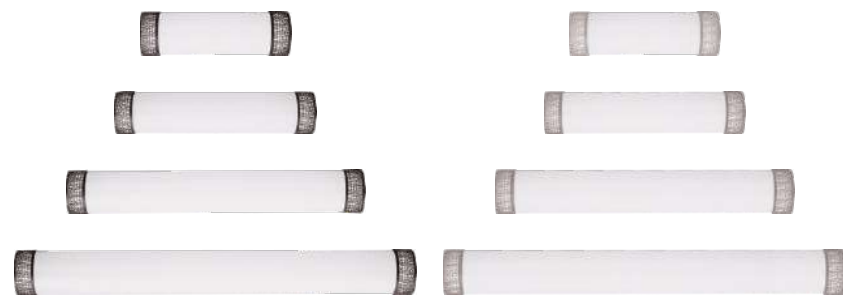

LOFT LED VANITY LINEAR LIGHT

Model	Size	Watts	Input Voltage	Dimmable	Lm	CCT	Finish	Dimensions LxWxH	Pcs. per Carton	Certification
ASD-LVF-LF-18D20AC-BK	18"	20W	120V	Triac	1276/1379/1403/1462/1408lm	2700/3000/3500/4000/5000K	Black	19-1/16" x 5-1/4" x 3-11/16"	4	ETL
ASD-LVF-LF-18D20AC-NK	18"	20W	120V	Triac	1276/1379/1403/1462/1408lm	2700/3000/3500/4000/5000K	Nickel	19-1/16" x 5-1/4" x 3-11/16"	4	ETL
ASD-LVF-LF-24D25AC-BK	24"	25W	120V	Triac	1737/1833/1856/1939/1915lm	2700/3000/3500/4000/5000K	Black	25-1/2" x 5-1/4" x 3-11/16"	4	ETL
ASD-LVF-LF-24D25AC-NK	24"	25W	120V	Triac	1737/1833/1856/1939/1915lm	2700/3000/3500/4000/5000K	Nickel	25-1/2" x 5-1/4" x 3-11/16"	4	ETL
ASD-LVF-LF-36D30AC-BK	36"	30W	120V	Triac	2236/2370/2390/2515/2477lm	2700/3000/3500/4000/5000K	Black	37-1/16" x 5-1/4" x 3-11/16"	4	ETL
ASD-LVF-LF-36D30AC-NK	36"	30W	120V	Triac	2236/2370/2390/2515/2477lm	2700/3000/3500/4000/5000K	Nickel	37-1/16" x 5-1/4" x 3-11/16"	4	ETL
ASD-LVF-LF-48D35AC-BK	48"	35W	120V	Triac	2791/2886/2910/3098/3081lm	2700/3000/3500/4000/5000K	Black	49" x 5-1/4" x 3-11/16"	4	ETL
ASD-LVF-LF-48D35AC-NK	48"	35W	120V	Triac	2791/2886/2910/3098/3081lm	2700/3000/3500/4000/5000K	Nickel	49" x 5-1/4" x 3-11/16"	4	ETL