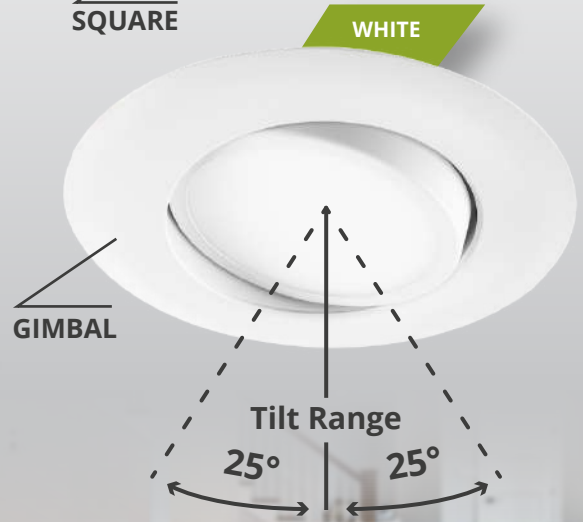

LED RECESSED PANELS

NICKEL

BLACK

SQUARE

BRONZE

ROUND

5 CCT
SELECTABLE
SWITCH

WHITE

GIMBAL

Tilt Range

25°

25°

OPTIONS GALORE!

3", 4"
6", 8"
12"

6W - 24W

ASD-JB series

IC RATED
CANLESS SOLUTION

LOW-PROFILE DESIGN IS AN IDEAL
SOLUTION FOR LOW CEILINGS

SPRING-LOADED CLIPS ENSURE
A SNUG FIT

CRI90+
RICH AND NATURAL COLORS

120V
voltage

Wet
locations

UL
CERTIFIED

ENERGY STAR