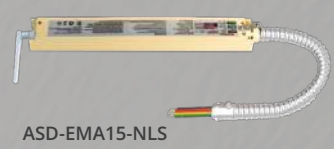

LED TRIMLESS DOWNLIGHT

CCT
SELECTABLE
SWITCH

TRIMLESS DESIGN, INFINITE POSSIBILITIES

1", 2", 3",
3.5", 4", 6"

7W, 8W, 12W,
15W, 17W, 24W

GIMBAL

ROUND, SQUARE

SOLD SEPARATELY

90 MIN.
IN BATTERY
BACK-UP MODE

ASD-EMA15

ASD-EMA15-NLS

NLS APP

ASD-CD-T series

IC RATED
CANLESS SOLUTION

DURABLE AIRTIGHT ALUMINUM HOUSING
WITH EXCELLENT HEAT DISSIPATION

CRI90+
RICH AND NATURAL COLORS

MULTIFACETED SPECULAR
REFLECTOR WITH 38° BEAM ANGLE

120V
voltage

120-277V
voltage

Wet
locations

SEE DETAILS ON WEBSITE OR CONTACT YOUR ACCOUNT MANAGER

WWW.ASD-LIGHTING.COM