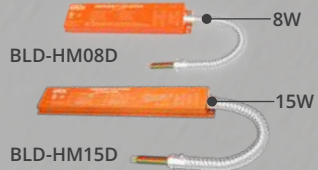

LED TRIMLESS DOWNLIGHT

CCT
SELECTABLE
SWITCH

TRIMLESS DESIGN, INFINITE POSSIBILITIES

1", 2", 3",
3.5", 4", 6"

7W, 8W, 12W,
15W, 17W, 24W

GIMBAL

ROUND, SQUARE

SOLD SEPARATELY

90 MIN.
IN BATTERY
BACK-UP MODE

ASD-EMA15

ASD-EMA15-NLS

NLS APP

ASD-CD-T series

IC RATED
CANLESS SOLUTION

DURABLE AIRTIGHT ALUMINUM HOUSING
WITH EXCELLENT HEAT DISSIPATION

CRI90+
RICH AND NATURAL COLORS

MULTIFACETED SPECULAR
REFLECTOR WITH 38° BEAM ANGLE

120V
voltage

120-277V
voltage

Wet
locations

SEE DETAILS ON WEBSITE OR CONTACT YOUR ACCOUNT MANAGER

WWW.ASD-LIGHTING.COM