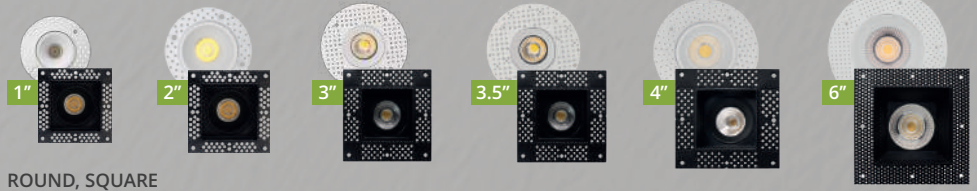

LED TRIMLESS DOWNLIGHT

CCT
SELECTABLE
SWITCH

TRIMLESS DESIGN, INFINITE POSSIBILITIES

1", 2", 3",
3.5", 4", 6"

7W, 8W, 12W,
15W, 17W, 24W

GIMBAL

ROUND, SQUARE

SOLD SEPARATELY

90 MIN.
IN BATTERY
BACK-UP MODE

ASD-EMA15

ASD-EMA15-NLS

NLS APP

ASD-CD-T series

IC RATED
CANLESS SOLUTION

DURABLE AIRTIGHT ALUMINUM HOUSING
WITH EXCELLENT HEAT DISSIPATION

CRI90+
RICH AND NATURAL COLORS

MULTIFACETED SPECULAR
REFLECTOR WITH 38° BEAM ANGLE

120V
voltage

120-277V
voltage

Wet
locations

SEE DETAILS ON WEBSITE OR CONTACT YOUR ACCOUNT MANAGER

WWW.ASD-LIGHTING.COM