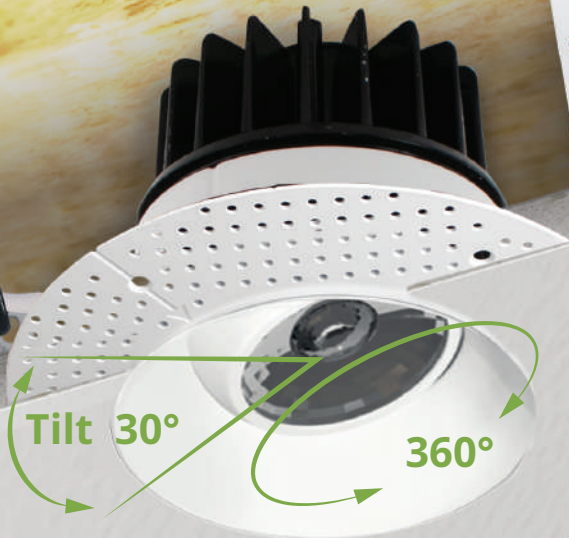

LED TRIMLESS DOWNLIGHT

CCT
SELECTABLE
SWITCH

TRIMLESS DESIGN, INFINITE POSSIBILITIES

1", 2", 3",
3.5", 4", 6"

7W, 8W, 12W,
15W, 17W, 24W

GIMBAL

ROUND, SQUARE

SOLD SEPARATELY

90 MIN.
IN BATTERY
BACK-UP MODE

ASD-EMA15

ASD-EMA15-NLS

NLS APP

ASD-CD-T series

IC RATED
CANLESS SOLUTION

DURABLE AIRTIGHT ALUMINUM HOUSING
WITH EXCELLENT HEAT DISSIPATION

CRI90+
RICH AND NATURAL COLORS

MULTIFACETED SPECULAR
REFLECTOR WITH 38° BEAM ANGLE

120V
voltage

120-277V
voltage

Wet
locations

SEE DETAILS ON WEBSITE OR CONTACT YOUR ACCOUNT MANAGER

WWW.ASD-LIGHTING.COM