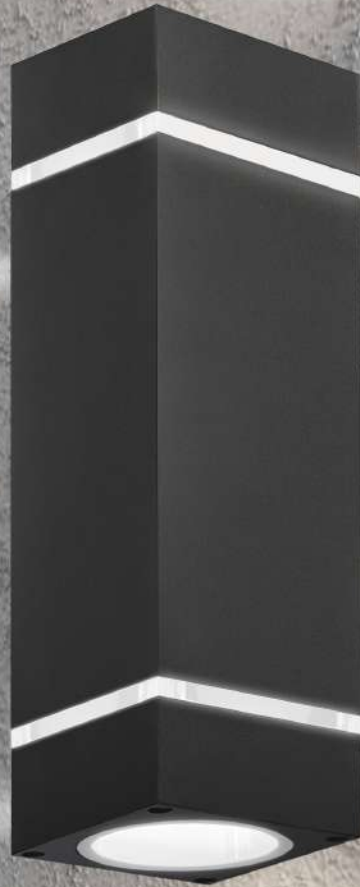

BULB OUTDOOR WALL CYLINDER WITH DECORATIVE RINGS

LIGHT DIRECTION
1 SIDE, 2 SIDES

MAXIMUM BULB WATTAGE
60W

BULB TYPE
A19

TRANSPARENT RINGS

GIVE INNOVATIVE DESIGN

ASD-OCLR, ASD-OCLS series

DECORATIVE RINGS WITH SIDE-LIGHT EFFECT

STANDARD E26 BASE

120V voltage

Wet locations

EFFECTIVE UP OR DOWN ILLUMINATION

WATERPROOF FOR ALL WEATHER CONDITIONS

SEE DETAILS ON WEBSITE OR CONTACT YOUR ACCOUNT MANAGER

WWW.ASD-LIGHTING.COM