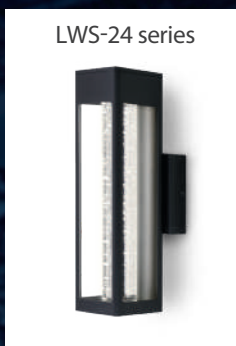

LED CONTEMPORARY OUTDOOR WALL SCONCE

MULTIDIRECTIONAL
ILLUMINATION

BUILT-IN
DUSK-TO-DAWN
PHOTOCELL

MESMERIZING
AIR BUBBLES

SET THE VIBE!

10W-22W

3000K
4000K
5000K

3 CCT
SELECTABLE
SWITCH

LWS-24 series

LWS-25 series

LWS-26 series

18"
13"

LWS-28 series

ASD-LWS-24, LWS-25, LWS-26, LWS-28 series

DURABLE HOUSING RESISTANT
TO RUST AND IMPACT

CLEAR SEEDED GLASS CREATES
A LUXURIOS GLOW