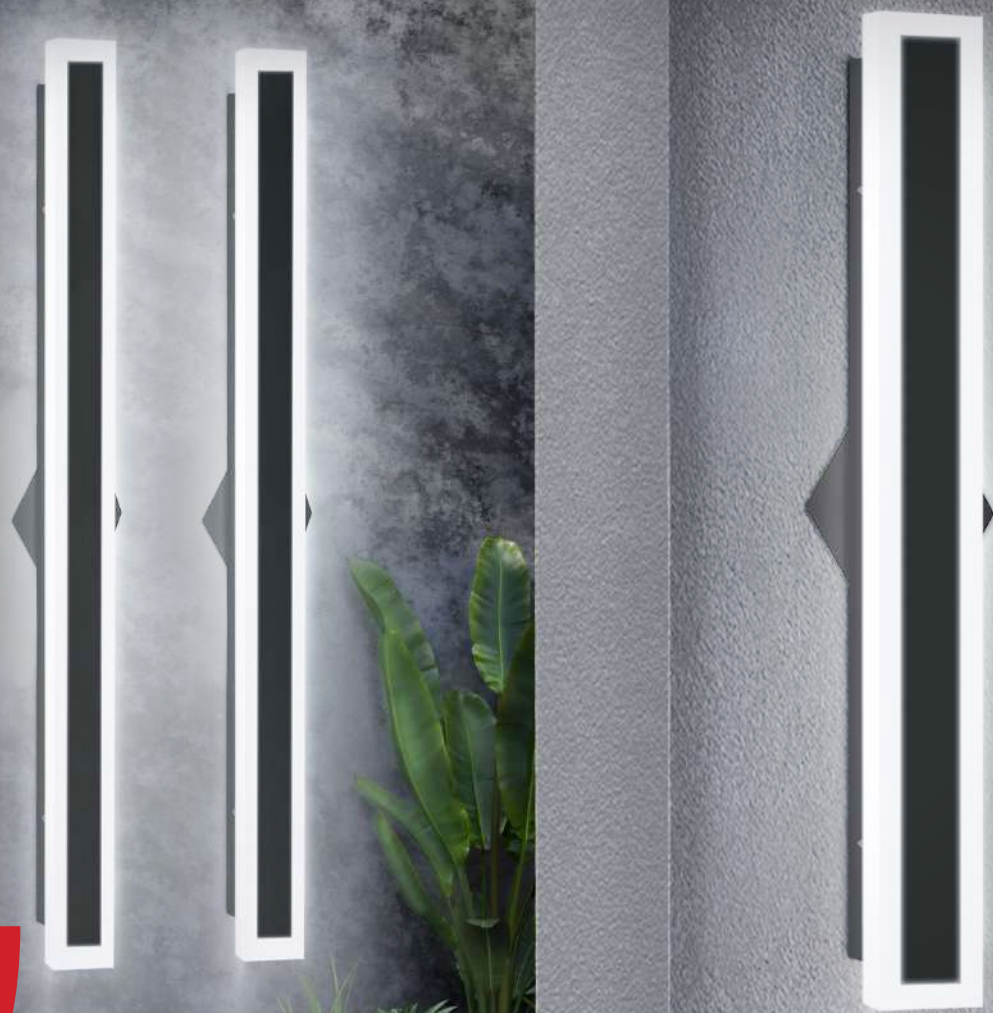

LED OUTDOOR WALL SCONCE NARROW DESIGN

18", 24"
36", 48", 72"

18W-40W

3000K
4000K
5000K

NARROW BUT BRIGHT,

LIGHTS UP ALL RIGHT

ASD-LWS27N

NARROW DESIGN

3 COLOR
TEMPERATURE OPTIONS

OPERATE
ON 120-277V CIRCUITS

2.75" OR 3.5" MOUNTING HOLES
FOR STANDARD OUTLET BOX INSTALLATION

SEE DETAILS ON WEBSITE OR CONTACT YOUR ACCOUNT MANAGER

WWW.ASD-LIGHTING.COM