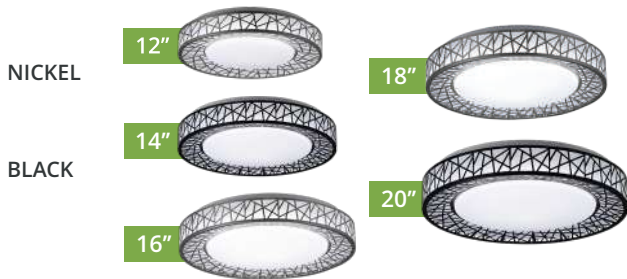

COMFORT LOFT SERIES

LED FLUSHMOUNT COMFORT LOFT

LED VANITY LINEAR LOFT

LED WALL SCENCE LOFT

THE ESSENTIAL UPGRADE

ASD-LOFT-FM

ASD-LOFT-WS

ASD-LOFT-VF