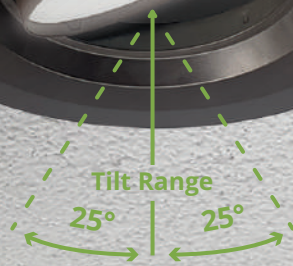

BLACK

MODERN STYLE - RETRO FIT

ROUND SQUARE GIMBAL			PRE-INSTALLED TP24 & E26 CONNECTORS	5CCT SELECTABLE SWITCH
4" 6"				
WHITE BRONZE BLACK WHITE BRONZE BLACK WHITE BRONZE				

ASD-LRKR, LRKS, LRK-GB series

PREINSTALLED TP24 AND E26 CONNECTORS FOR EASY INSTALLATION

5 COLOR TEMPERATURE OPTIONS

CRI90+ RICH AND NATURAL COLORS

WET LOCATIONS RATED

120V voltage

Triac dimming

Wet locations

CERTIFIED

Intertek

5 YEAR WARRANTY

SEE DETAILS ON WEBSITE OR CONTACT YOUR ACCOUNT MANAGER

WWW.ASD-LIGHTING.COM