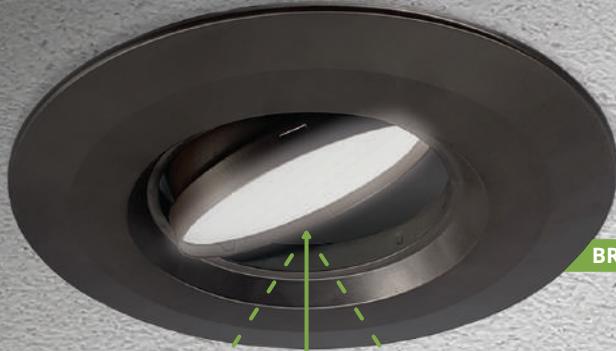

# LED DOWNLIGHT RETROFIT KIT

4"  
6"

8,6W-15W

2700K-5000K

BRONZE

WHITE

BLACK

## MODERN STYLE - RETRO FIT

<p>ROUND      SQUARE      GIMBAL</p>			<p>PRE-INSTALLED TP24 &amp; E26 CONNECTORS</p>	<p>5CCT SELECTABLE SWITCH</p>
<p>4" 6"</p>				
<p>WHITE BRONZE BLACK    WHITE BRONZE BLACK    WHITE BRONZE</p>				

### ASD-LRKR, LRKS, LRK-GB series

PREINSTALLED TP24 AND E26 CONNECTORS FOR EASY INSTALLATION

5 COLOR TEMPERATURE OPTIONS

CRI90+ RICH AND NATURAL COLORS

WET LOCATIONS RATED

120V voltage

Triac dimming

Wet locations