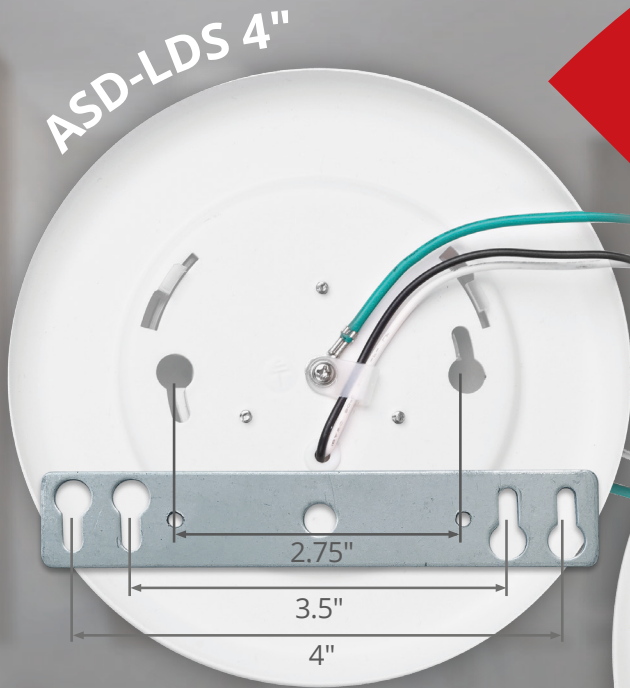

LED DISK LIGHT

EXPAND YOUR OPTIONS!

ADDITIONAL HOLES EXPAND YOUR OPTIONS for J-Box installation

ASD-LDS 4" MODELS INCLUDES BRACKET WITH ADDITIONAL MOUNTING HOLES FOR J-BOX 3.5" AND 4"

ASD-LDS series

2.5kV SURGE PROTECTION