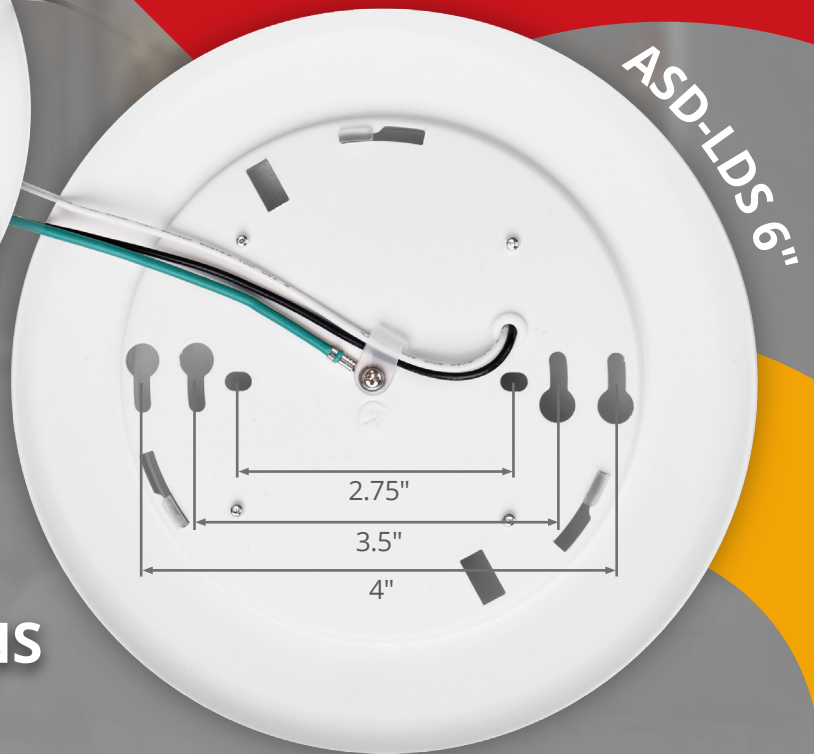

LED DISK LIGHT

EXPAND YOUR OPTIONS!

ADDITIONAL HOLES EXPAND YOUR OPTIONS for J-Box installation

ASD-LDS 4" MODELS INCLUDES BRACKET WITH ADDITIONAL MOUNTING HOLES FOR J-BOX 3.5" AND 4"

ASD-LDS series

2.5kV SURGE PROTECTION