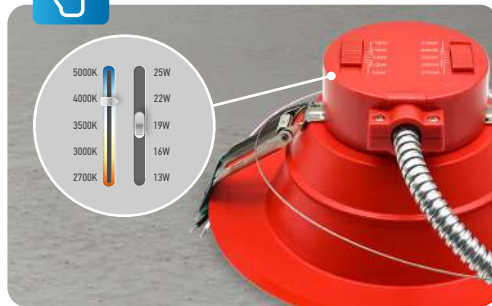

LED COMMERCIAL DOWNLIGHT

FIRE-RATED

2-HOUR FIRE RESISTANT

COLOR AND POWER SELECTABLE

IC RATED CANLESS SOLUTION

MODEL	WATTS	CCT	FINISH
ASD-CFR-6A18WH	10 / 12 / 14 / 16 / 18W	5CCT	White
ASD-CFR-8A25WH	13 / 16 / 19 / 22 / 25W	5CCT	White