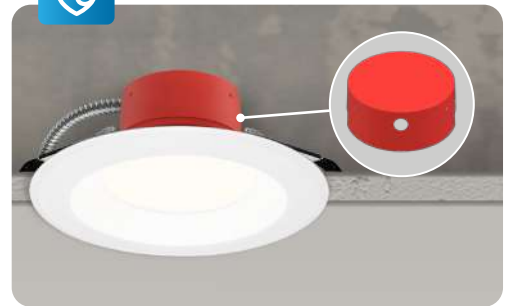

LED COMMERCIAL DOWNLIGHT

FIRE-RATED

2-HOUR FIRE RESISTANT

COLOR AND POWER SELECTABLE

IC RATED CANLESS SOLUTION

MODEL	WATTS	CCT	FINISH
ASD-CFR-6A18WH	10 / 12 / 14 / 16 / 18W	5CCT	White
ASD-CFR-8A25WH	13 / 16 / 19 / 22 / 25W	5CCT	White