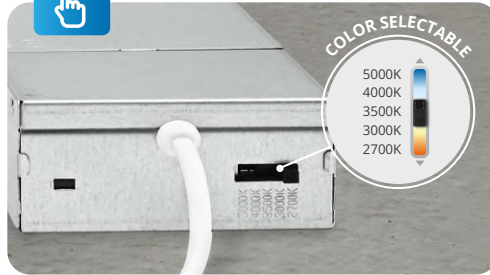

BLACK / WHITE

12 inch

BLACK / WHITE

3", 4", 6", 8", 12"

5 CCT SELECTABLE SWITCH

LOW-PROFILE DESIGN

MODEL	SIZE	WATTS	CCT	FINISH
3 inch				
ASD-JBR-3D6	3"	6	5CCT	Black / White
ASD-JBR-3D6-6 PACK	3"	6	5CCT	Bronze / Nickel
ASD-JBR-3D6-12 PACK	3"	6	5CCT	Black / White
4 inch				
ASD-JBR-4D9	4"	9	5CCT	Black / White
ASD-JBR-4D9-6 PACK	4"	9	5CCT	Bronze / Nickel
ASD-JBR-4D9-6 PACK	4"	9	5CCT	Black / White
ASD-JBR-4D12	4"	12	5CCT	Black / White
ASD-JBR-4D12-12 PACK	4"	12	5CCT	White