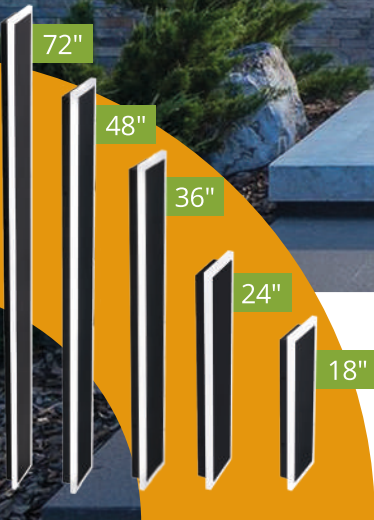

LED CONTEMPORARY OUTDOOR WALL SCONCE

18W-40W

3000K
4000K
5000K

3CCT
SELECTABLE
SWITCH

UNDERSTATED

& ELEGANT

2.75" OR 3.5" MOUNTING HOLES
for standard outlet box installation

THE ADDITIONAL MOUNTING HOLES
provide secure installation options