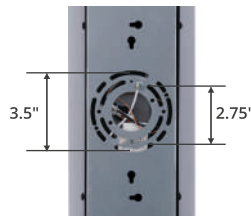

LED CONTEMPORARY OUTDOOR WALL SCONCE

18W-40W

3000K
4000K
5000K

3CCT
SELECTABLE
SWITCH

UNDERSTATED

& ELEGANT

2.75" OR 3.5" MOUNTING HOLES
for standard outlet box installation

THE ADDITIONAL MOUNTING HOLES
provide secure installation options